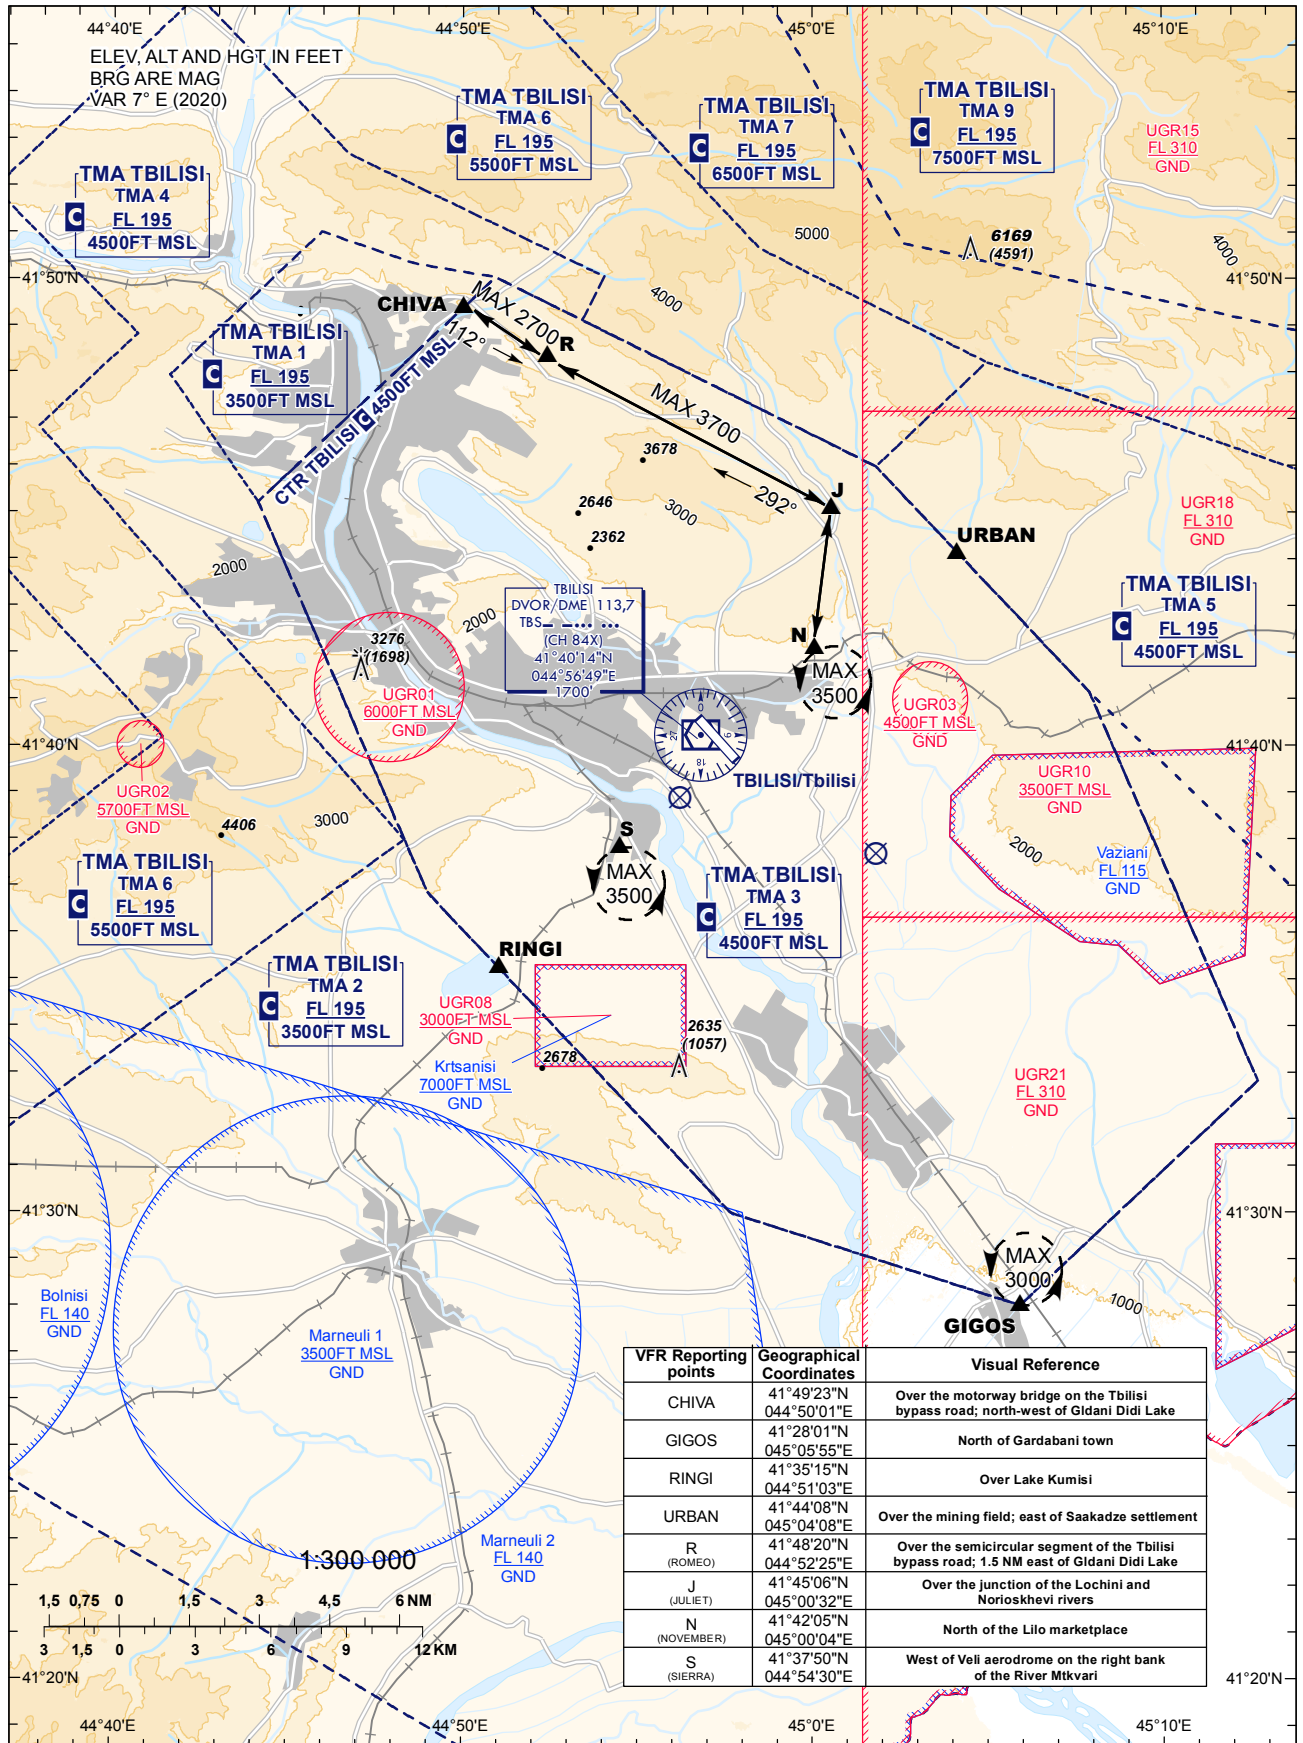

VISUAL APPROACH CHART - ICAO

TBILISI/Tbilisi (UGTB)

AERODROME ELEV. 1578'
HEIGHTS RELATED TO AD ELEV

APP 134.600
TWR 119.000 (Primary)
128.000 (Secondary)

Changes: TBILISI TMA, CTR, MAG VAR, AD ELEV