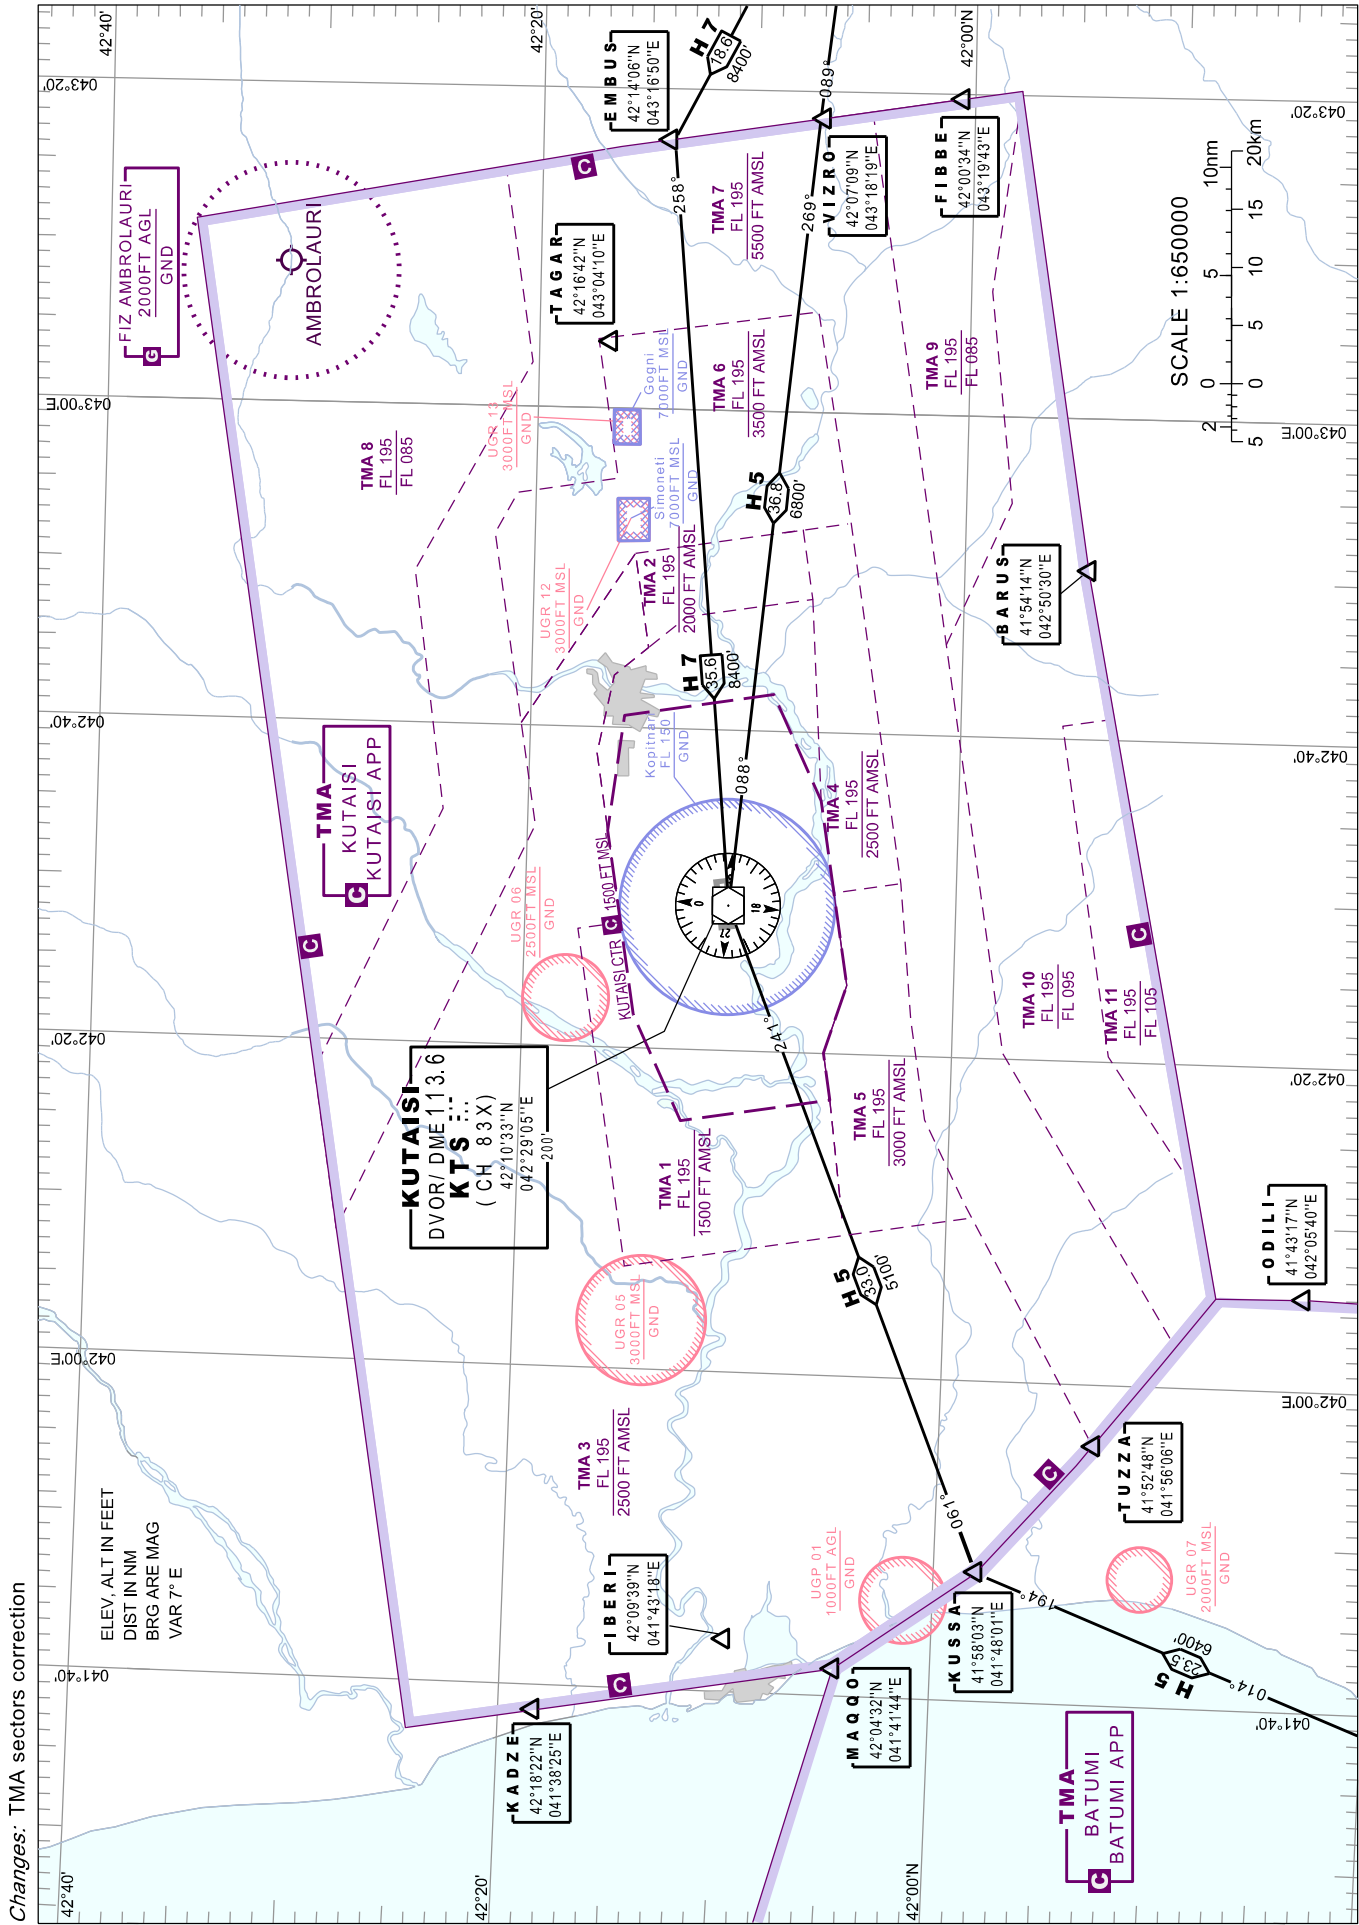

# AREA CHART - ICAO

KUTAISI APP 127.100  
TWR 125.500

## KUTAISI/Kopitnari (UGKO)

Changes: TMA sectors correction

ELEV. ALT IN FEET  
DIST IN NM  
BRG ARE MAG  
VAR 7°E