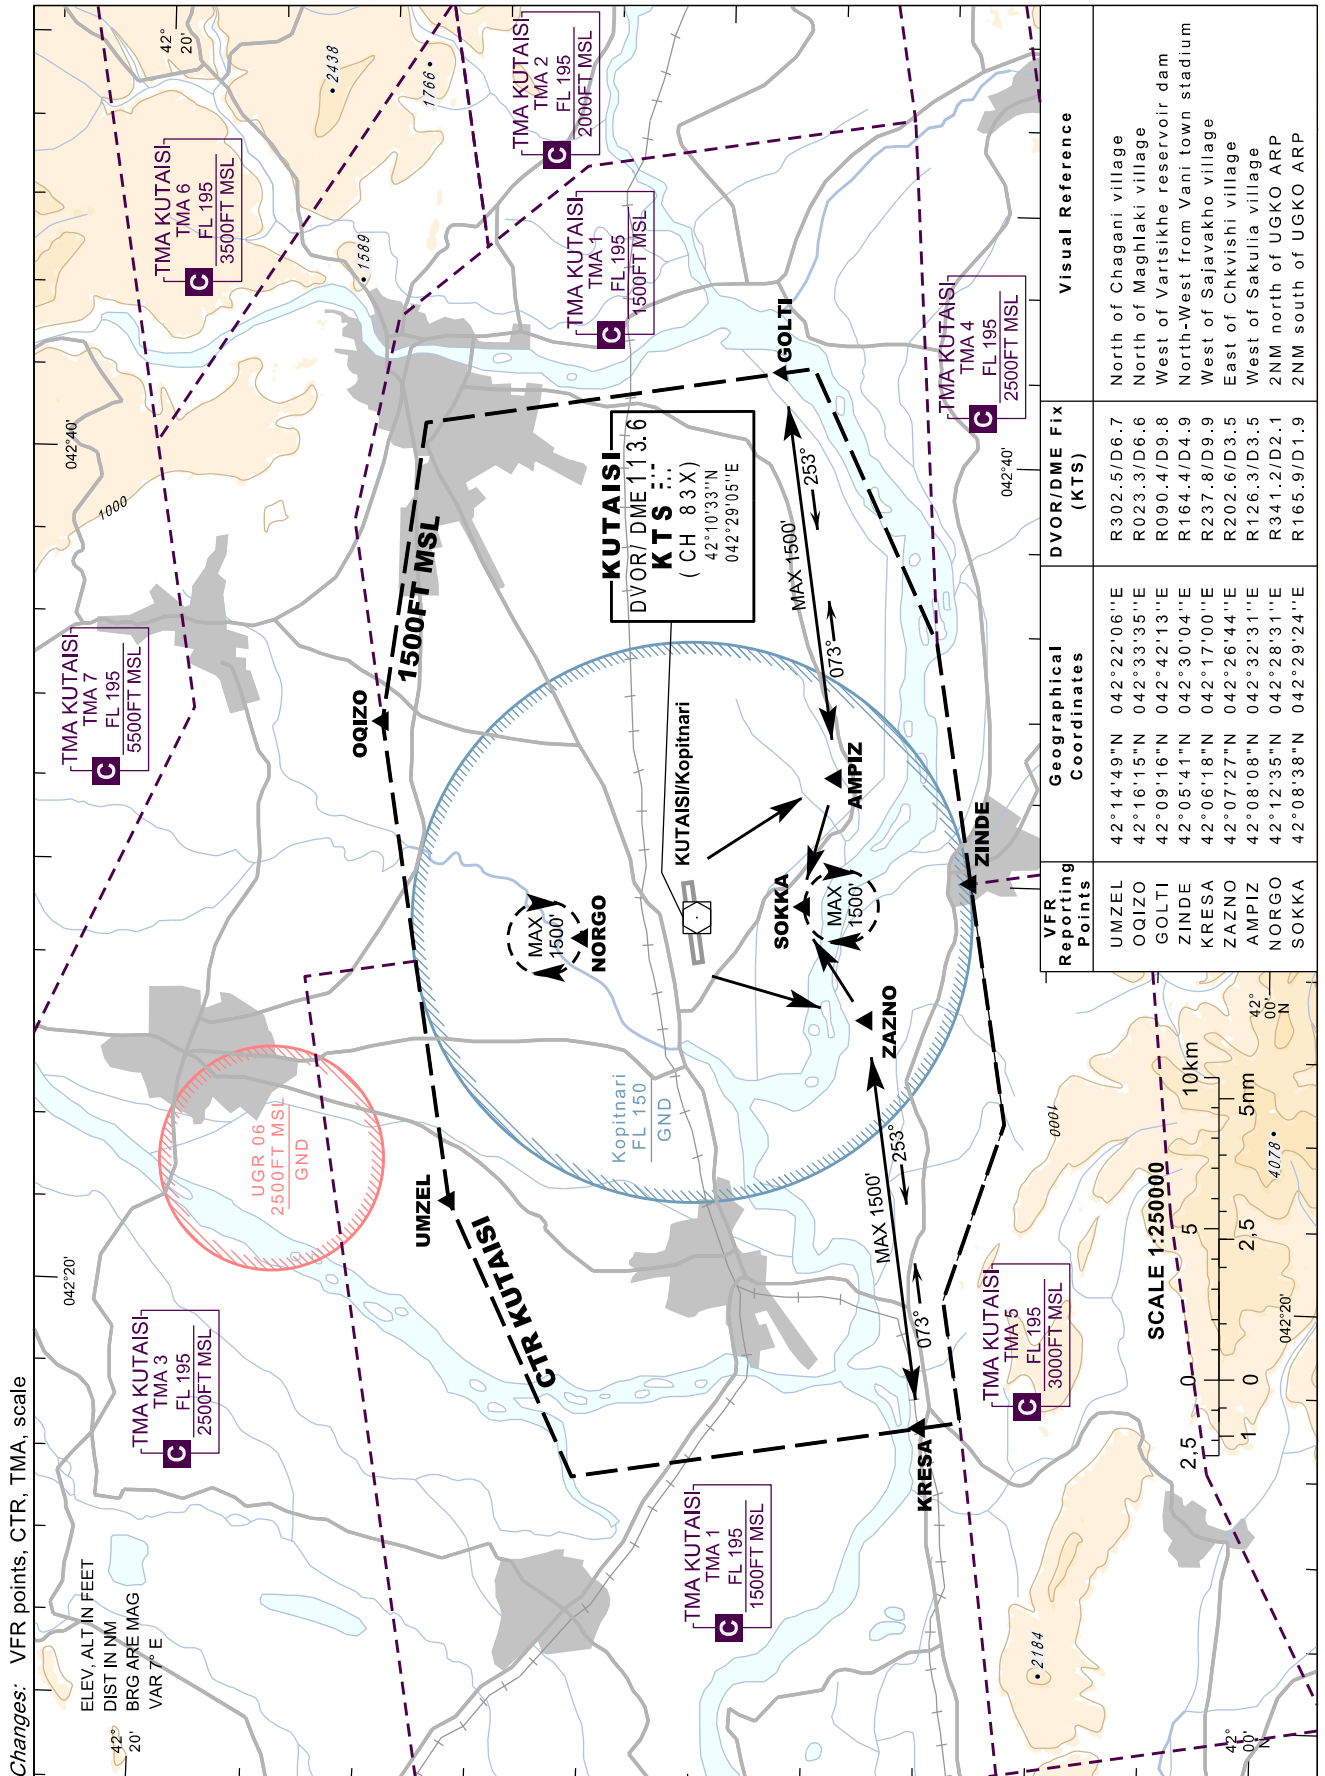

**VISUAL APPROACH CHART-ICAO**

**KUTAISI/Kopitnari (UGKO)**

AERODROME ELEV 160'  
HEIGHTS RELATED TO AD ELEV

APP 127.100  
TWR 125.500

Changes: VFR points, CTR, TMA, scale

ELEV. ALT IN FEET  
DIST IN NM  
BRG ARE MAG  
VAR 7° E