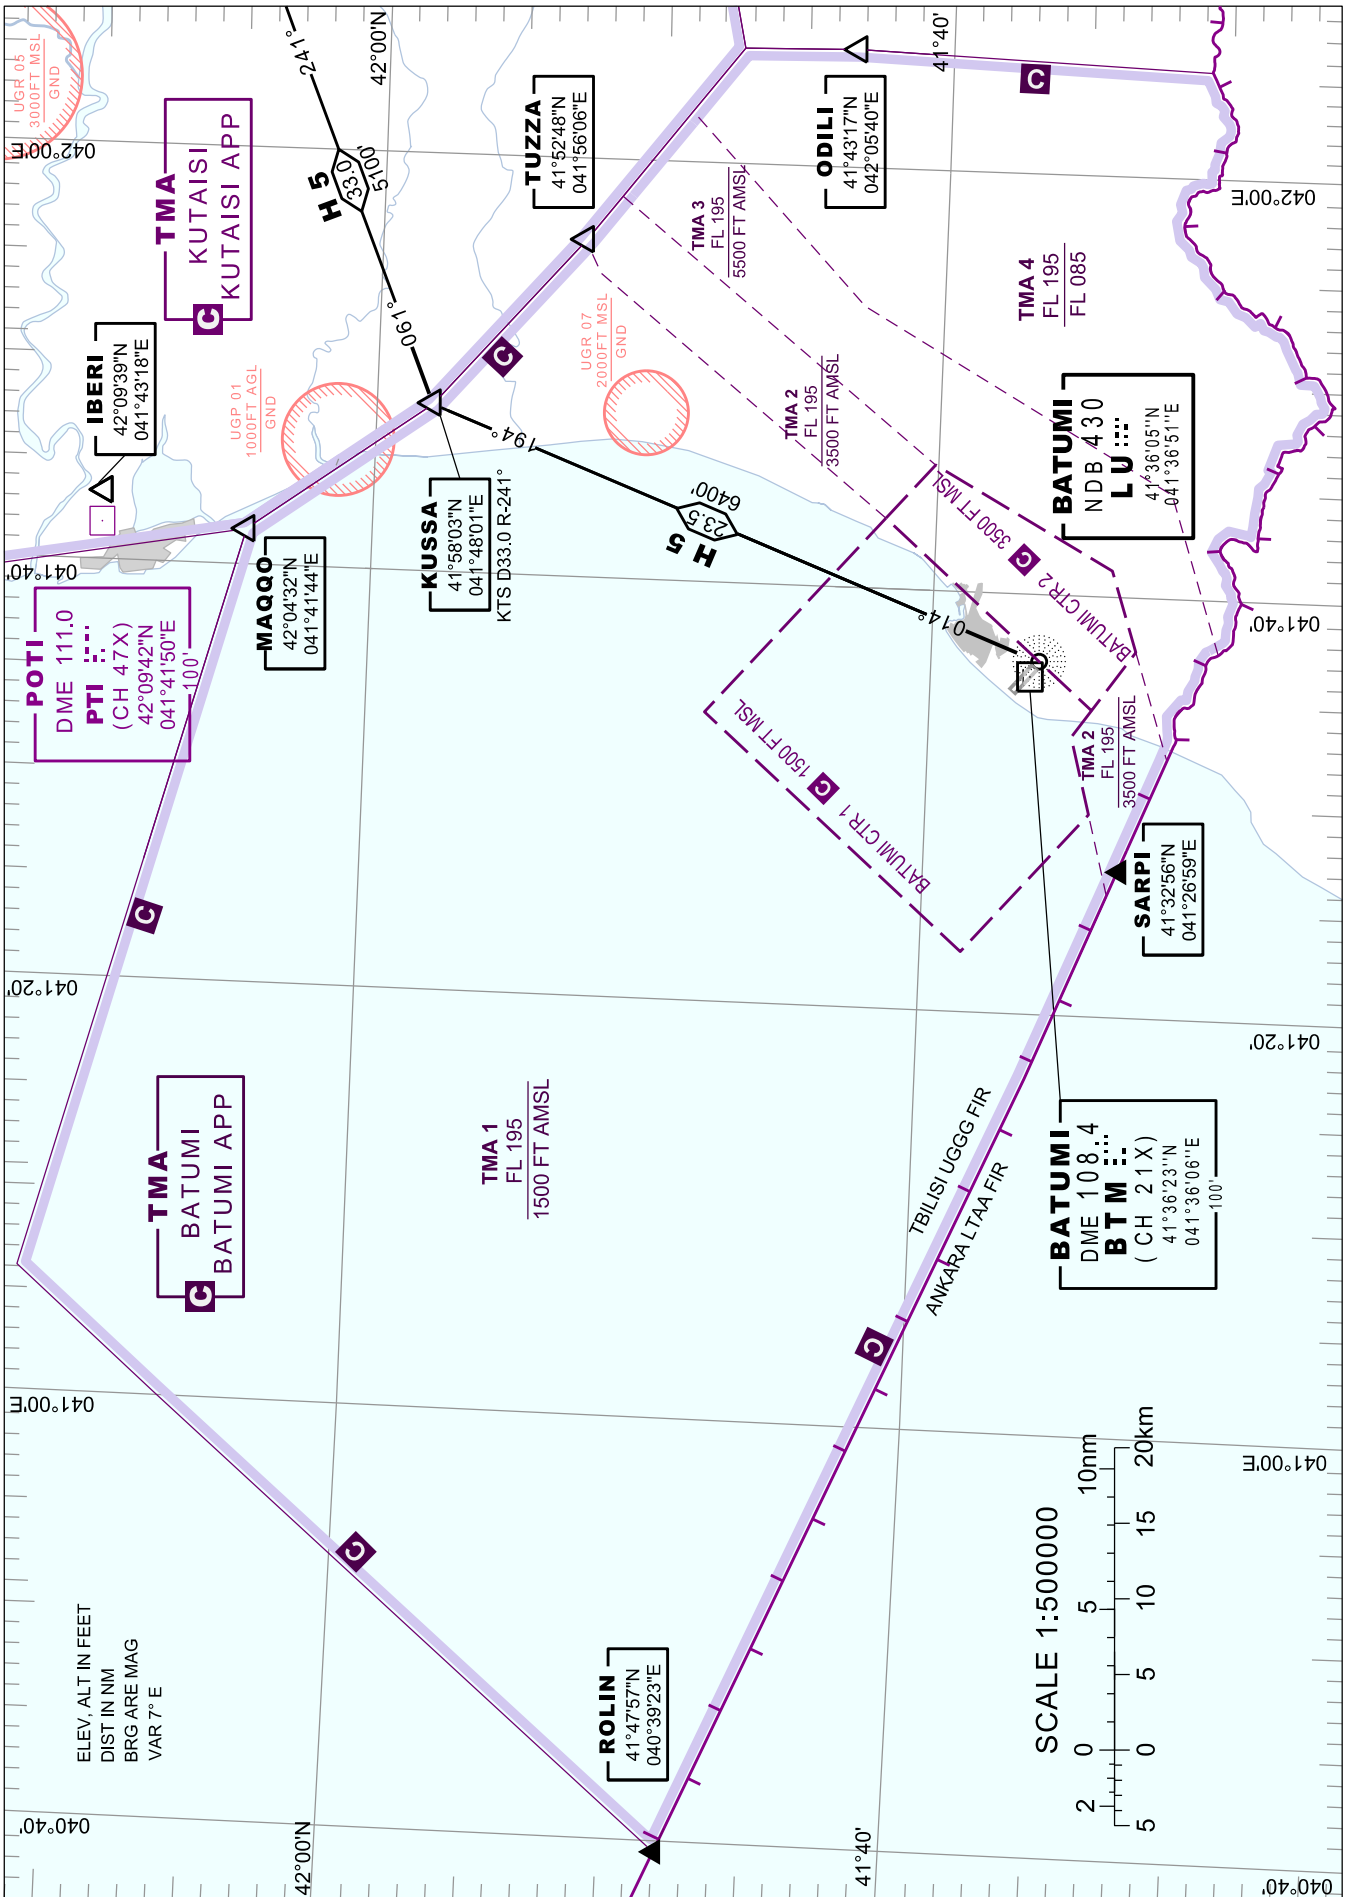

# AREA CHART - ICAO

APP 124.425  
TWR 118.600

# BATUMI (UGSB)

Changes: New chart

ELEV. ALT IN FEET  
DIST IN NM  
BRG ARE MAG  
VAR 7° E

SCALE 1:500000