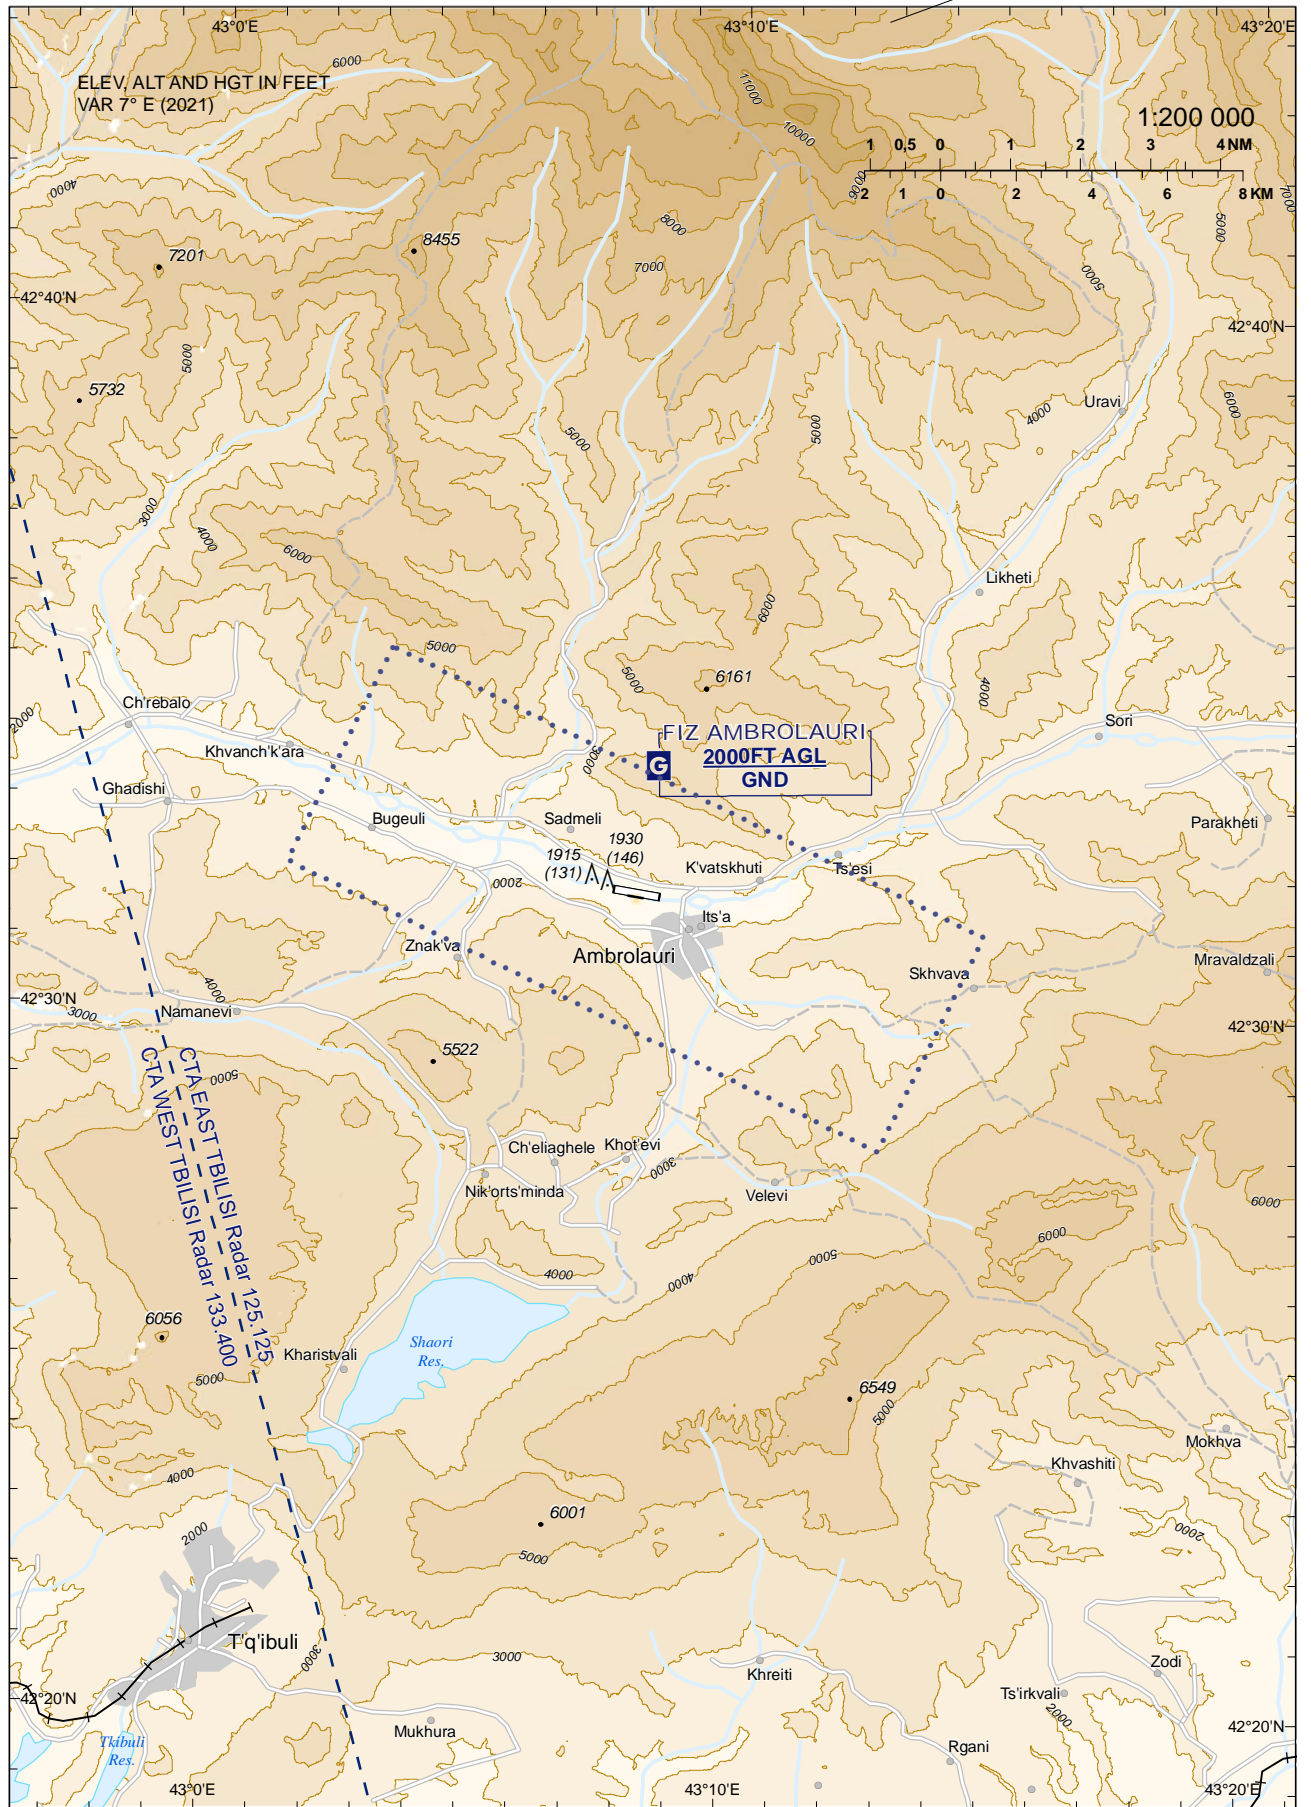

VISUAL APPROACH CHART - ICAO

AMBROLAURI (UGAM)

AERODROME ELEV. 1784'  
HEIGHTS RELATED TO AD ELEV

AMBROLAURI INFO 119.850

Changes: FIZ updated