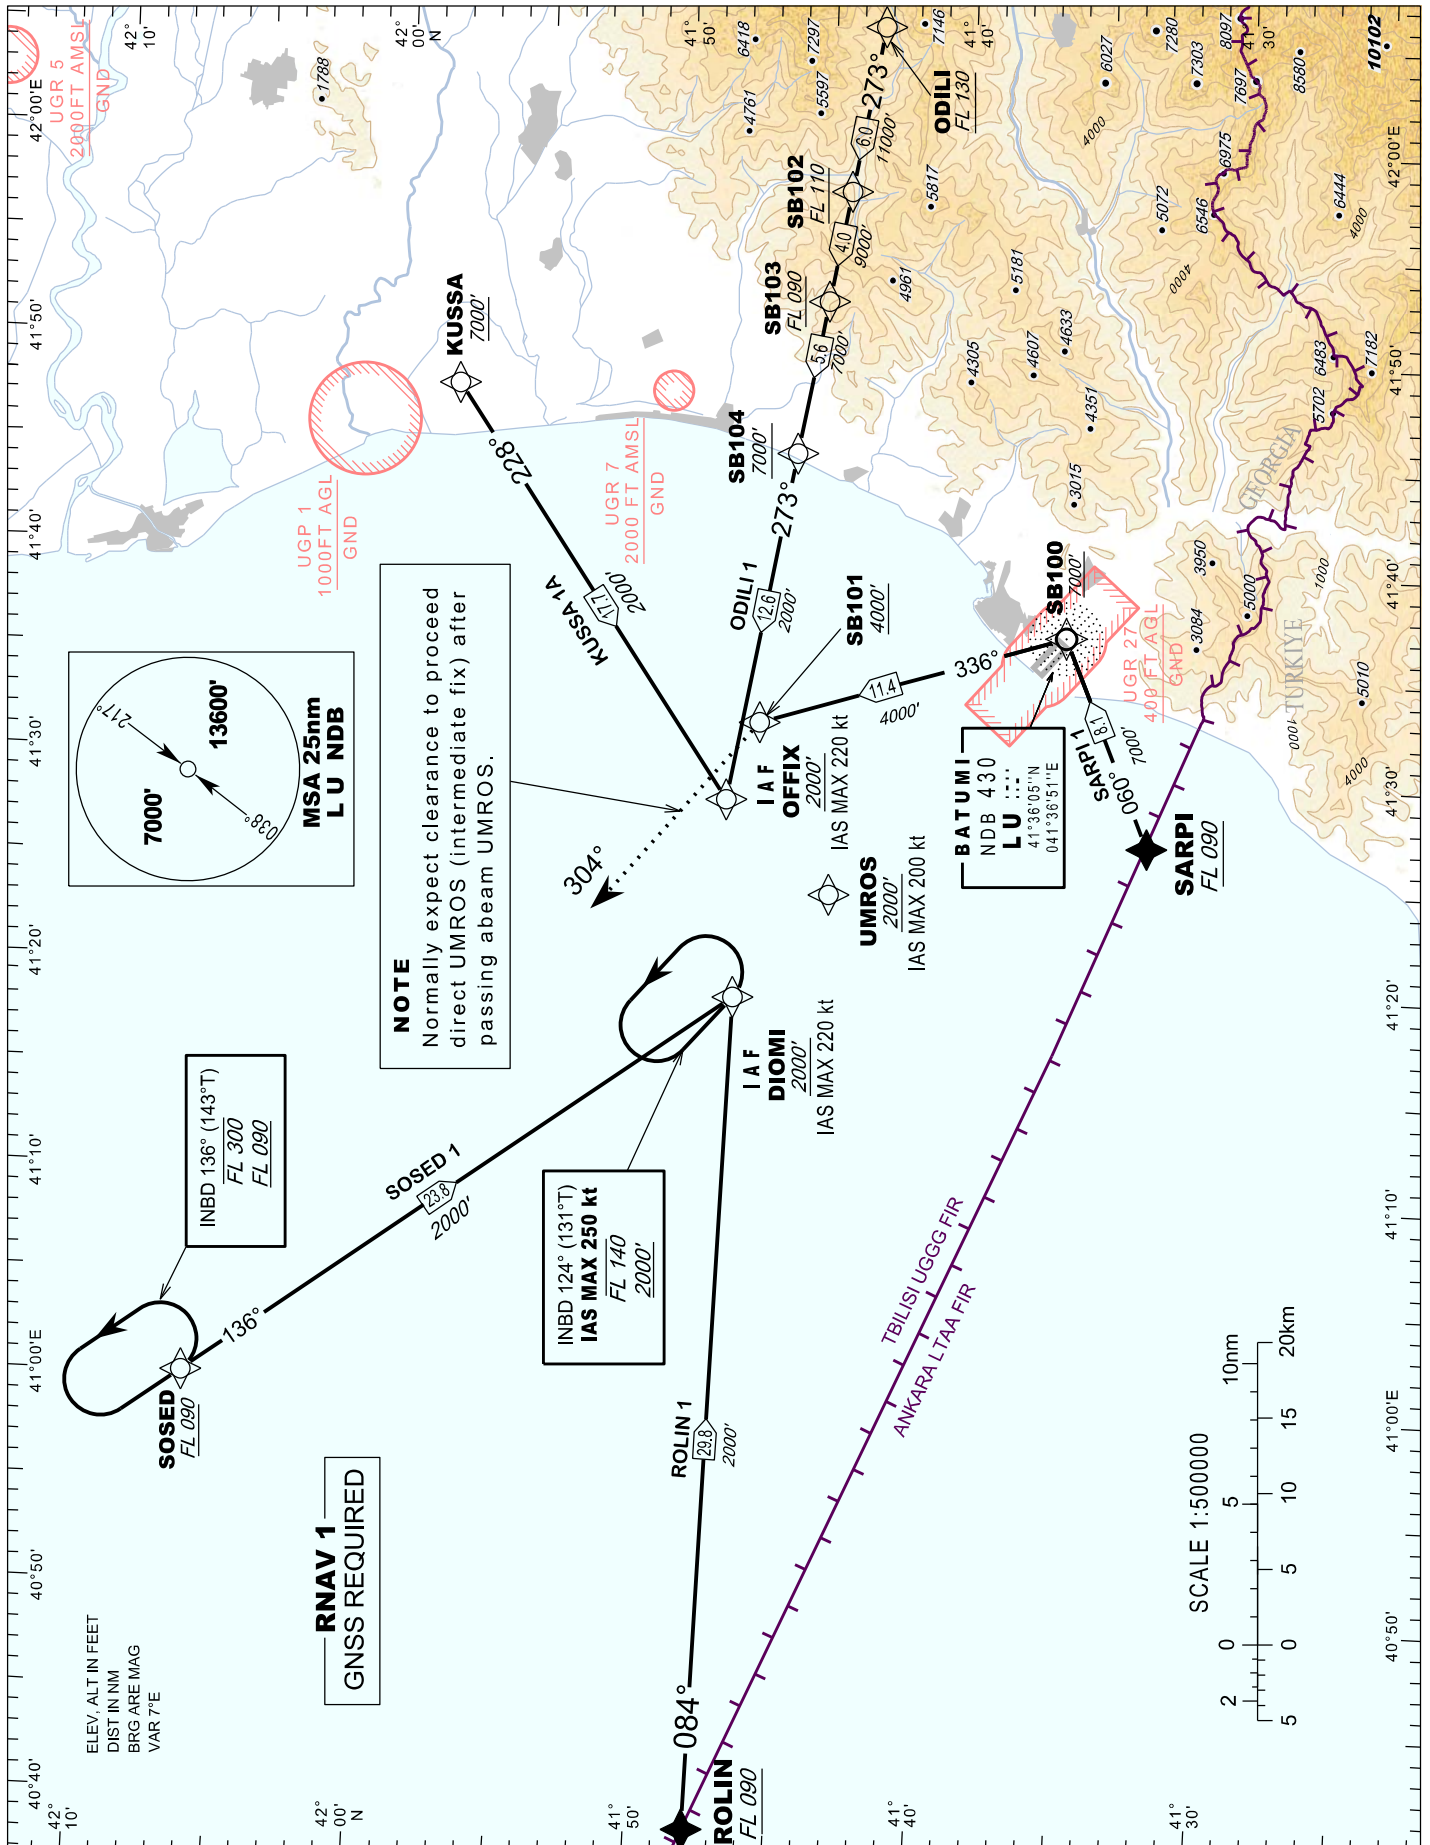

STANDARD ARRIVAL CHART- INSTRUMENT (STAR) - ICAO

BATUMI (UGSB)

RNAV RWY 12

ROLIN 1 SOSED 1 SARPI 1
KUSSA 1A ODILI 1

TRANSITION LEVEL FL 090
TRANSITION ALTITUDE 7000'

APP 124.425
TWR 118.600

Changes: Restricted areas updated, names of countries added