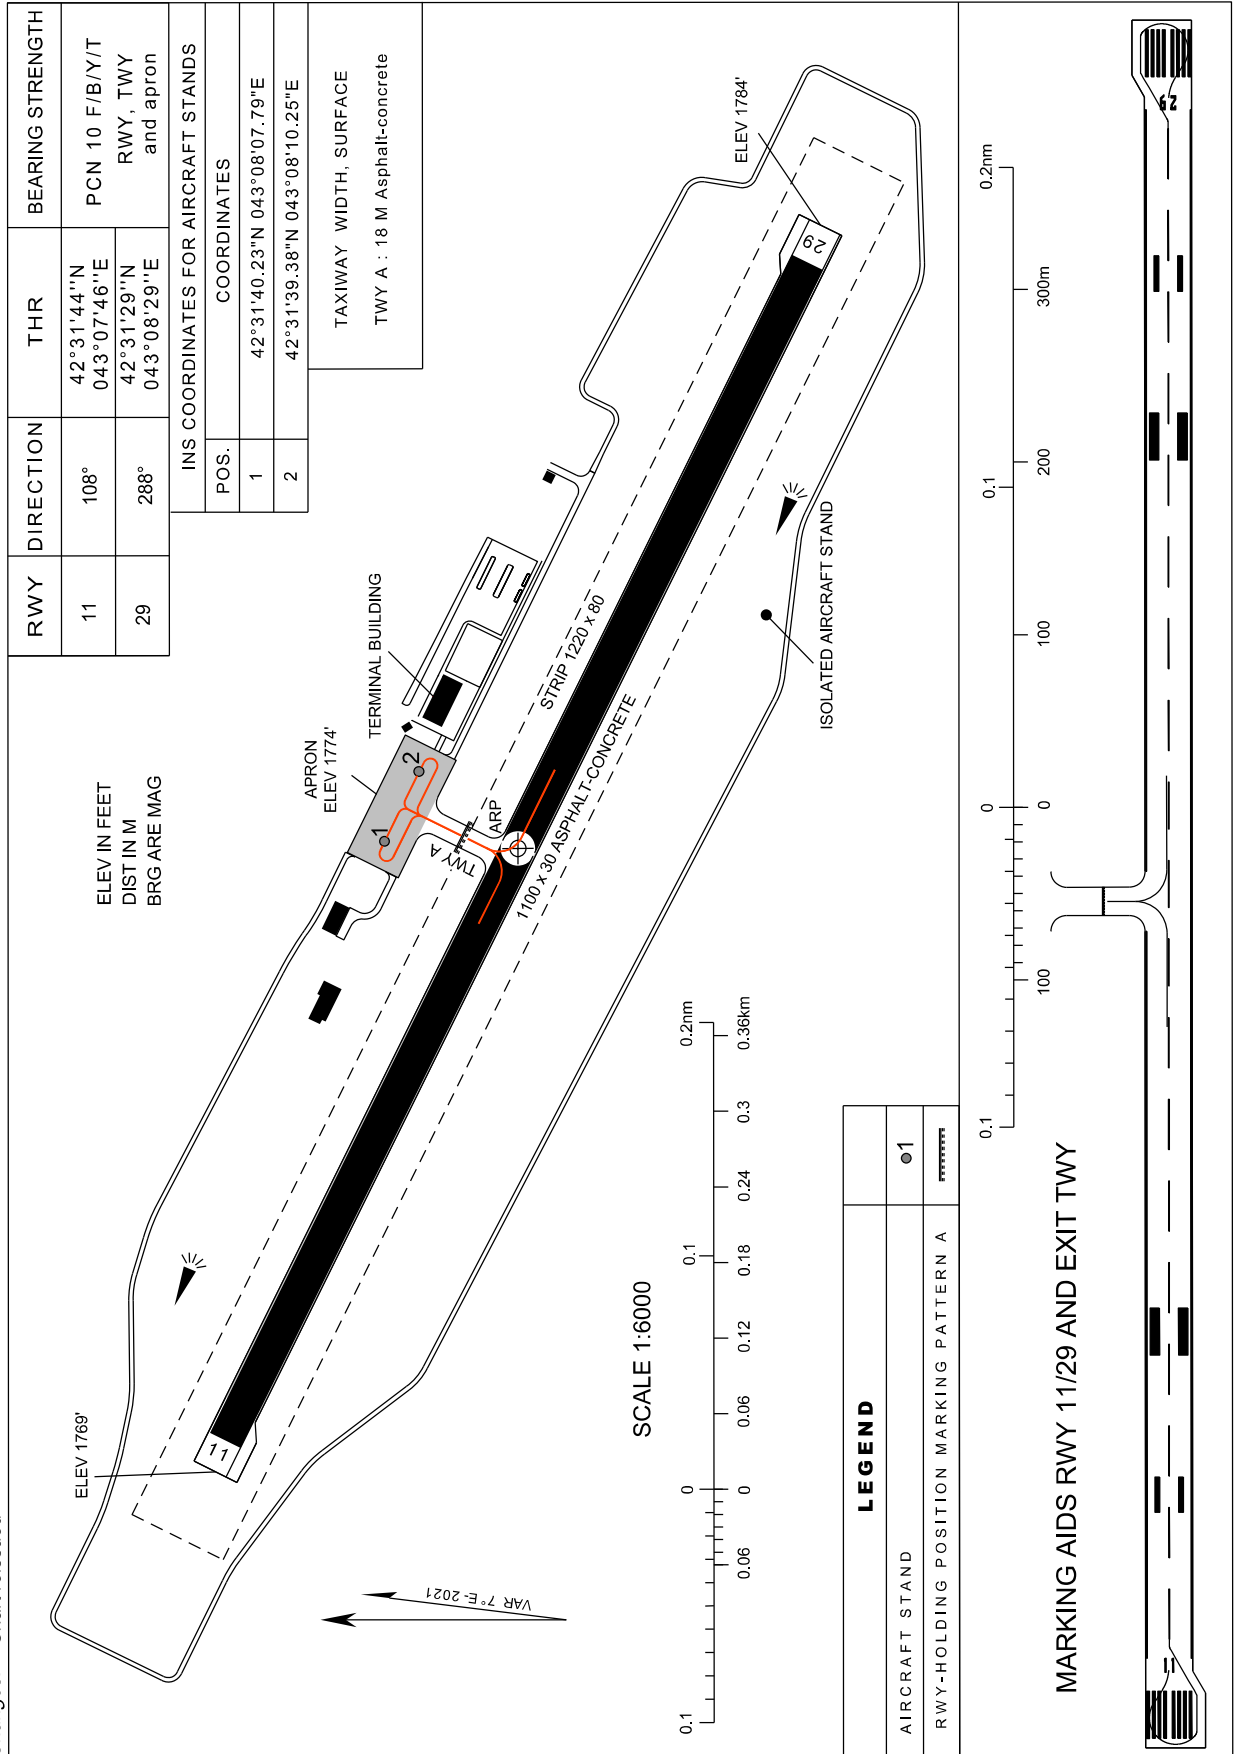

**AERODROME CHART-ICAO**

**AMBROLAURI(UGAM)**

42°31'37"N  
043°08'08"E

ELEV. 1784'

AMBROLAURI INFO 119.850

Changes: Chart reissued