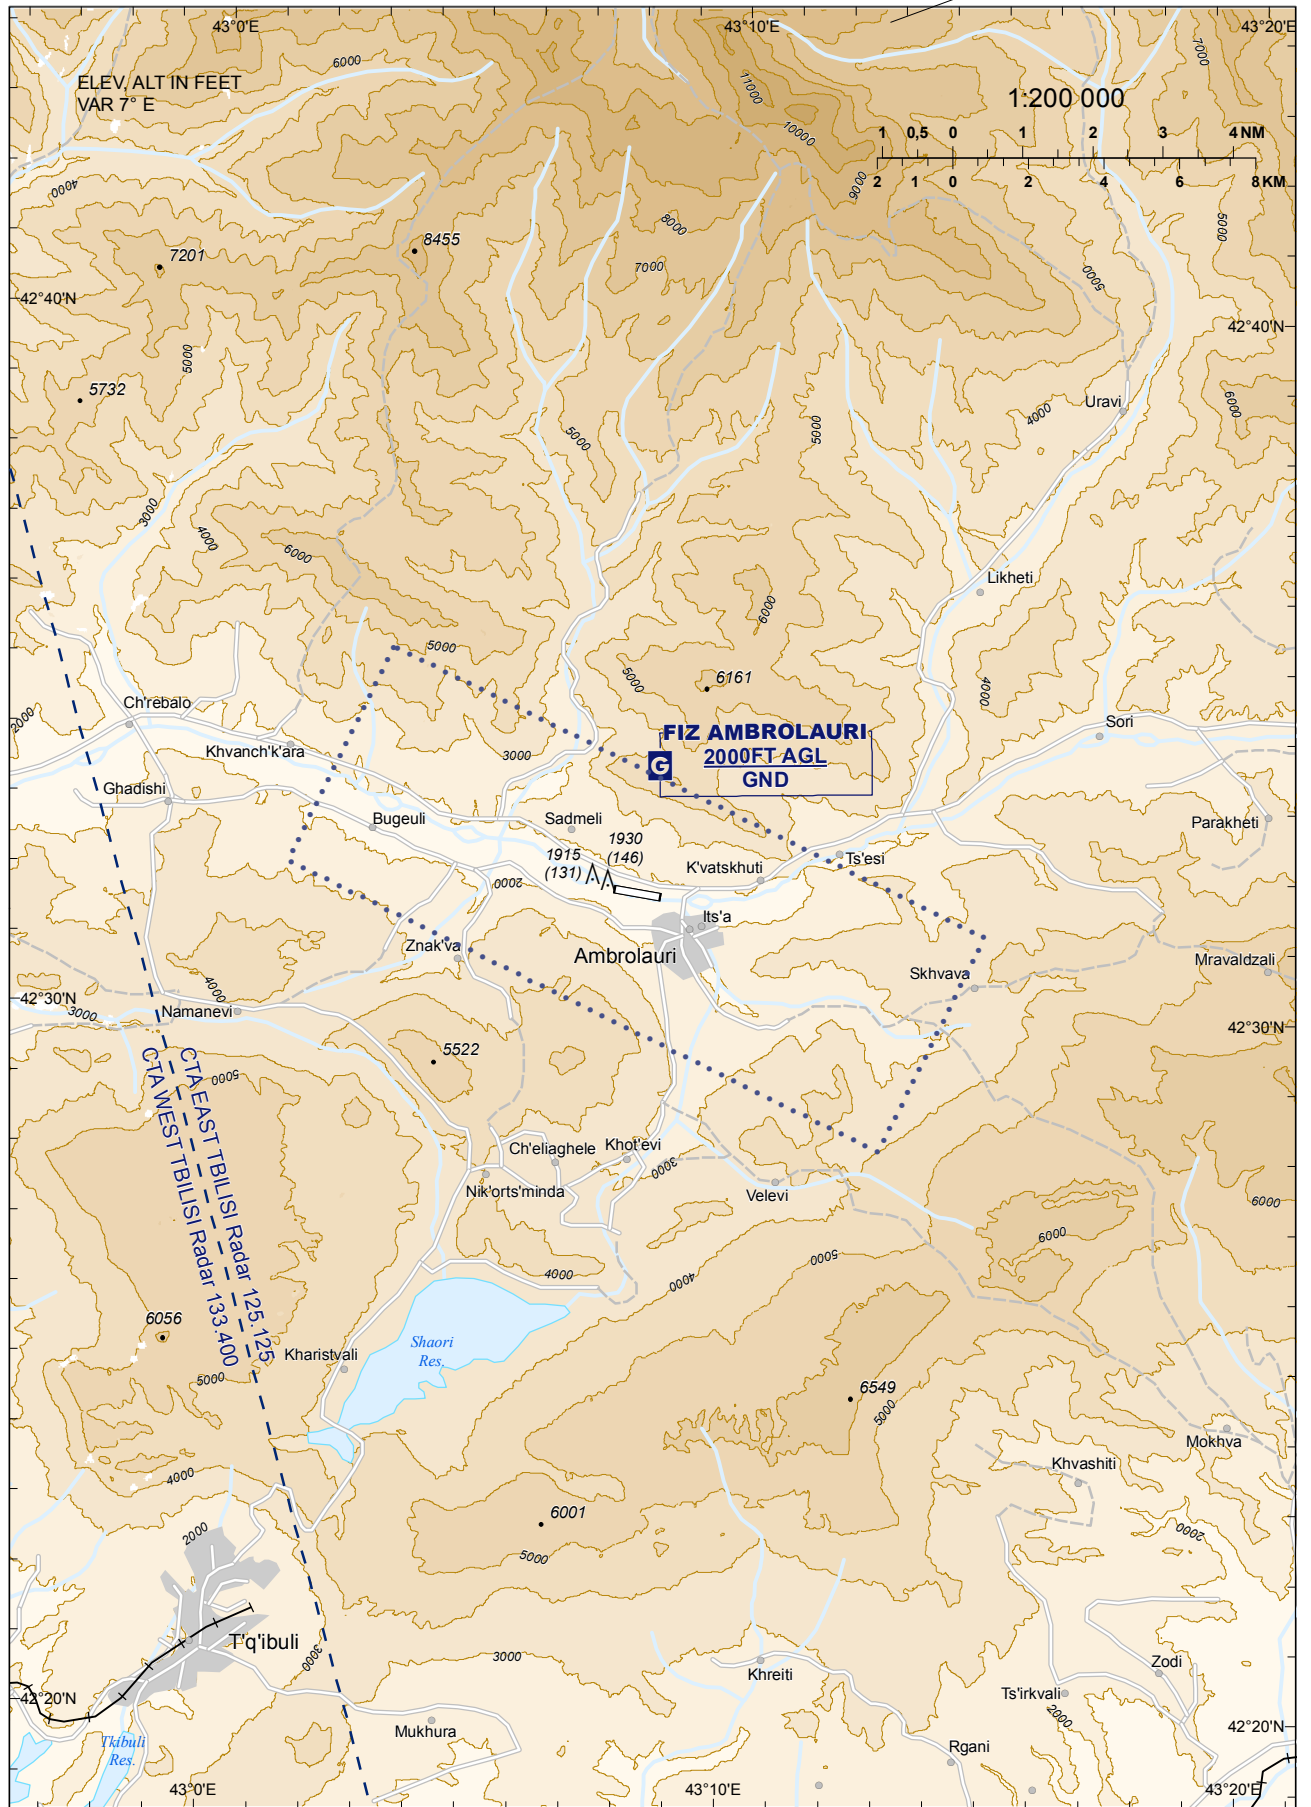

**VISUAL APPROACH CHART - ICAO**

**AMBROLAURI (UGAM)**

AERODROME ELEV. 1784'  
HEIGHTS RELATED TO AD ELEV

AMBROLAURI INFO 119.850

Changes: Chart reissued