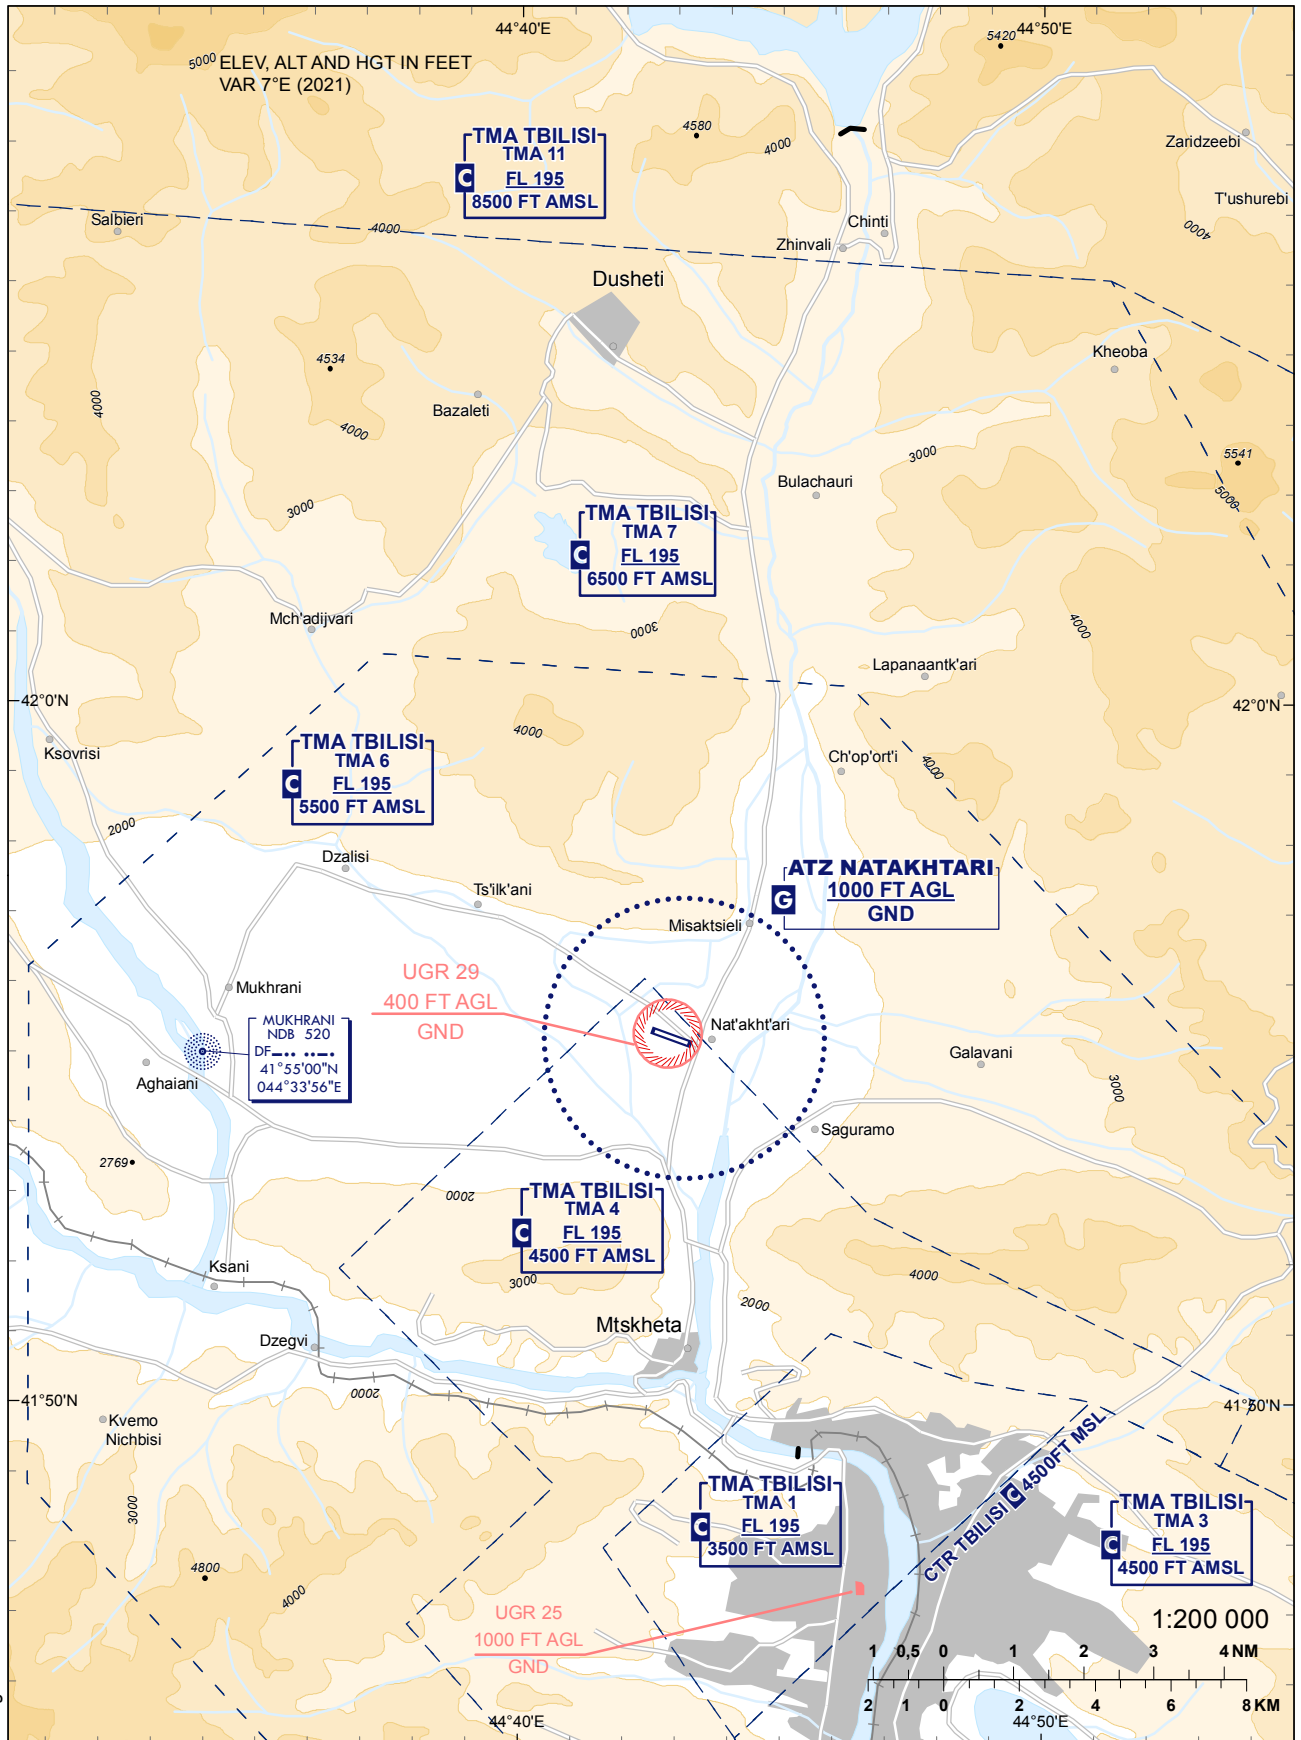

VISUAL APPROACH CHART - ICAO

NATAKHTARI (UGSA)

AERODROME ELEV. 1687'

NATAKHTARI 131.750

Changes: Chart reissued