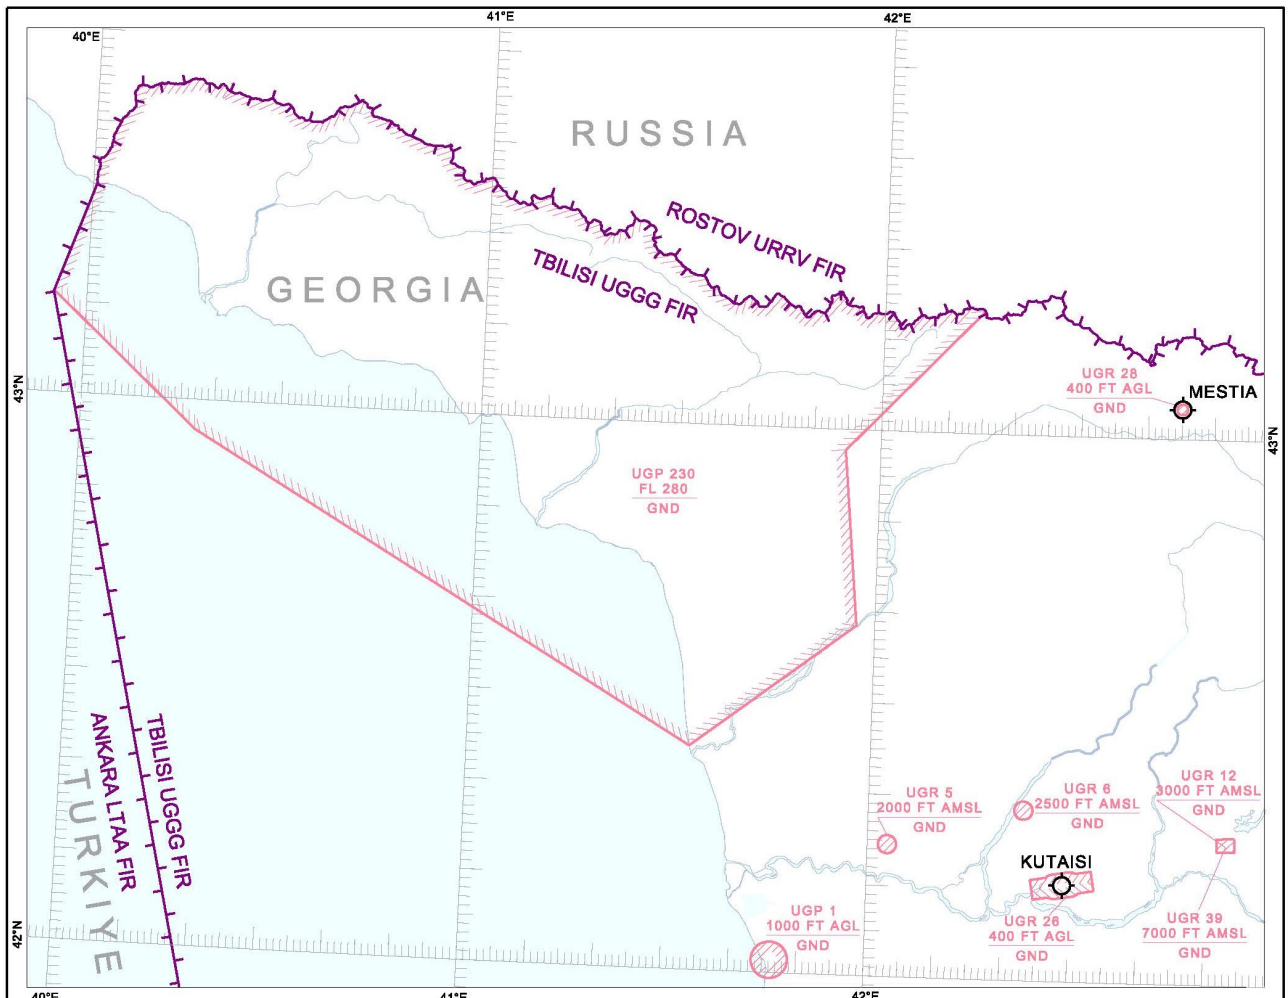

**AIRAC AIP SUP
02/2025
Effective from 20 MAR 2025
UFN
Published on 06 FEB 2025**

TEMPORARY PROHIBITED AREA

Replaces AIP SUP 01/2019 dated 01 MAR 2019

AREA UGP 230

Is closed for flight operations (see Figure – Segment of the chart ENR 6-7 PROHIBITED, RESTRICTED AND AERIAL SPORTING AREAS).

1. Lateral limits: 425642N 0401719E – 431112N 0395455E – 432300N 0395955E – THENCE EASTWARD ALONG THE RUSSIA/GEORGIA STATE BOUNDARY TO – 431305N 0421137E – 425742N 0415445E – 423827N 0415715E – 422437N 0413305E – 425642N 0401719E WEF 05 JUL 2011
2. Period: 31 DEC 2004 – UFN
3. Vertical limits: GND - FL 280 WEF 12 JAN 2007

Figure
Segment of the chart ENR 6-7

- END -

PAGE INTENTIONALLY LEFT BLANK